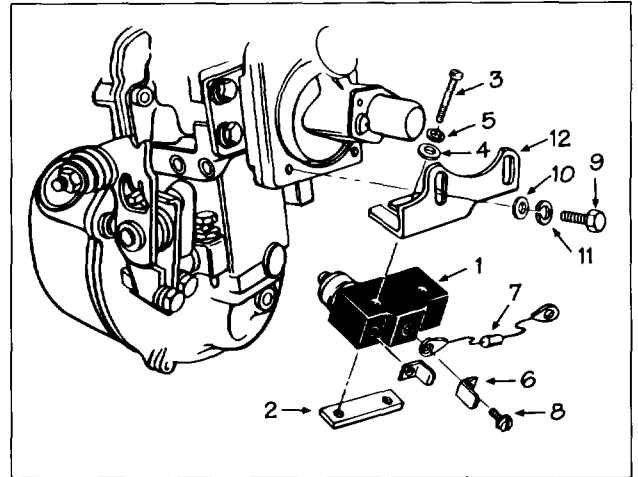

## Exhaust Brake Assembly and Attaching Parts

III. No.	Part Number	Description	Qty./ Engine
1	2015983C1	Gasket	2
2	NSS	Turbo pipe	1
3	NSS	"V" clamp	3
4	NSS	Exhaust pipe	1
5	690695C91	Model EX466A-C brake assy.1	

## Engine Control Group (NSS)

III. No.	Part Number Description	Qty./ Group
1	Switch	1
2	Clamp	1
3	Screw	2
4	Plain washer	2
5	Lock washer	2
6	Quick disconnect tab	2
7	Diode assembly	1
8	Screw assembly	2
9	Hex cap bolt, M6 x 1.20	2
10	Plain washer, 6 mm	2
11	Lock washer, 6 mm	2
12	Bracket	1