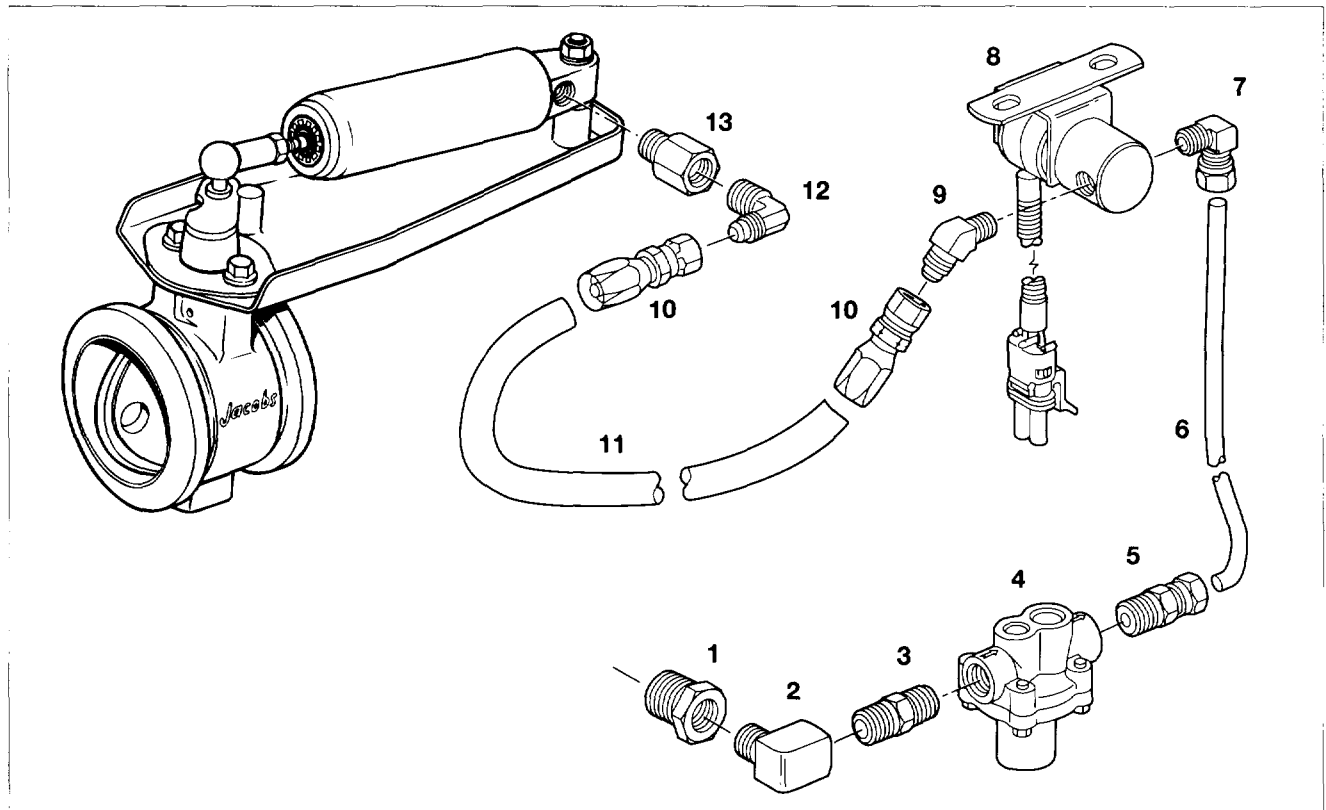

III. Part No.	Part Number	Description	Qty./ Group	III. Part No.	Part Number	Description	Qty./ Group
1	NSS	Bushing	1	10	NSS	Hose fitting assembly	2
2	NSS	90° street elbow, 1/4 NPT	1	11	NSS	Air brake hose	1
3	NSS	Hex nipple	1	12	NSS	45° flared 90° elbow, 1/4 NPT	1
4	J18908	Protection valve	1	13	NSS	Adapter	1
5	NSS	Compression fit. assy.	1	NI	NSS	Support clamp	5
6	NSS	Air brake tube	1	NI	NSS	1/4 - 20 x 1 hex bolt	5
7	NSS	Compression fit. assy.	1	NI	NSS	1/4 - 20 hex nut	5
8	J19304	Solenoid valve assembly	1	NI	NSS	Plain washer	5
9	NSS	45° flared 45° elbow, 1/8 NPT	1	NI	NSS	Lock washer	5

NI = Not illustrated
NSS = Not sold separately