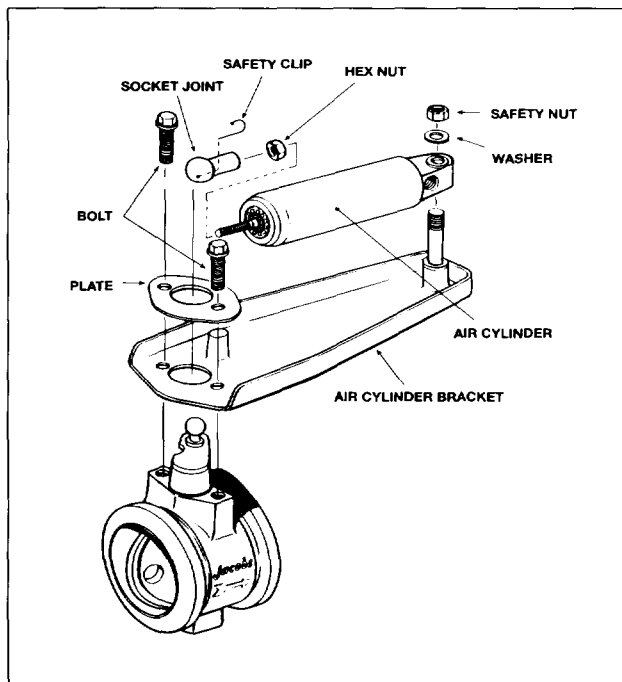

Application Notes

Information in this manual was current at the time of printing and is subject to change without notice or liability.

Vehicles equipped with hydraulic brakes may not have an on-board air supply. Vehicles without an on-board air supply require the installation of an auxiliary air supply system. For these vehicles, order Pneumatic Group with Air Supply, P/N J19482. Refer to the instructions in this group for parts and installation information.

Exploded view of exhaust brake assembly

Exhaust Brake Assembly and Attaching Parts

III. No.	Part Number	Description	Qty./ Engine
1	2015983C1	Gasket	2
2	NSS	Turbo pipe	1
3	NSS	"V" clamp	3
4	NSS	Exhaust pipe	1
5	690695C91	Model EX466A-C brake assy.1	

Engine Conversion Parts Group, P/N 1821043C91

NI	NSS	Rocker arm	12
NI	NSS	Valve spring lock	24
NI	NSS	Rotator assembly	6
NI	NSS	Exhaust valve spring	6
NI	NSS	Valve cover gasket	1
NI	NSS	Valve cover grommet	6
NI	NSS	Instructions	1

NI = Not Illustrated

NSS = Not sold separately