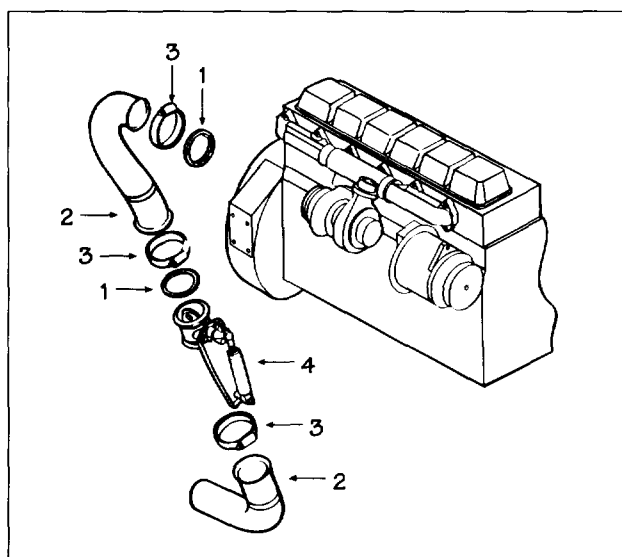

Jacobs Vehicle Systems
22 East Dudley Town Road
Bloomfield, CT 06002

Jacobs Vehicle Systems™

Visit us on the Internet:
www.jakebrake.com

©1998 Jacobs Vehicle Systems, Inc.

Printed in U.S.A.